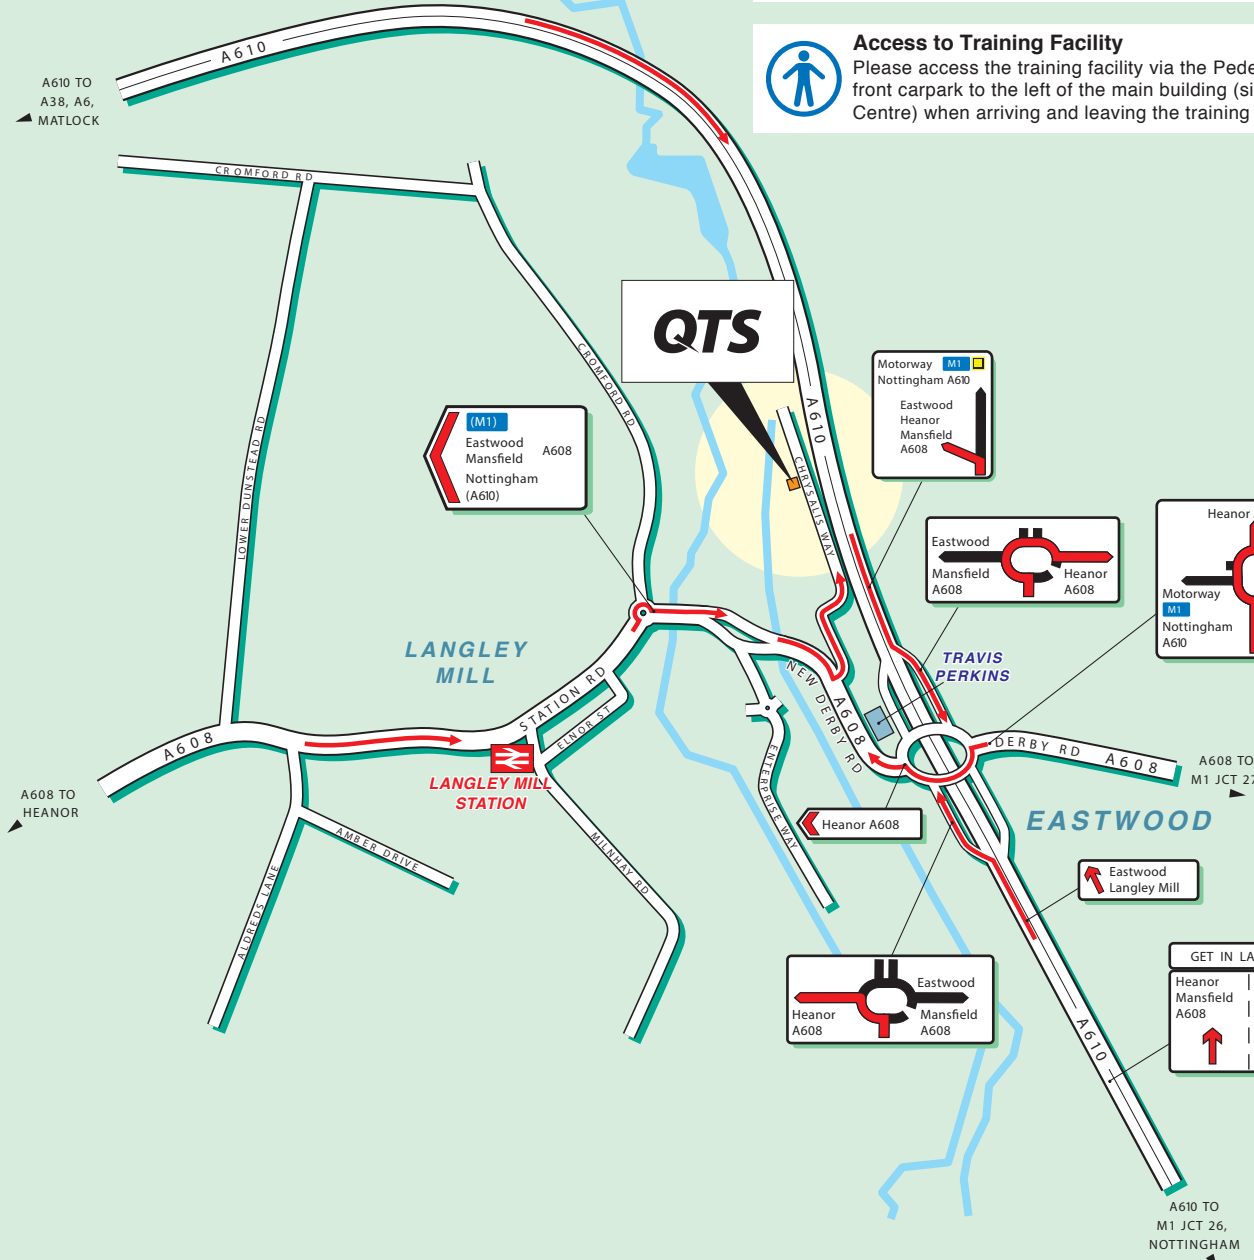

QTS

QTS Nottingham Office
 Part Unit 3, Chrysalis Way
 Langley Mill, Eastwood, Nottingham NG16 3RY

Tel: 01773 718 111 Fax: 01357 440 766
 enquiries@qtsgroup.com

Public Transport

By Rail, Langley Mill Station
 Approximately 15 minutes walk.
 For information on rail operators and train times telephone
 National Rail Enquiries on 08457 484 950.

East Midlands Airport
 Approximately 25 minutes drive.

P **Parking**
 Please park vehicles on Chrysalis Way when arriving for your course. The QTS yard is required for plant access and movement and is not suitable for pedestrians.

Access to Training Facility
 Please access the training facility via the Pedestrian gate in the front carpark to the left of the main building (signposted Training Centre) when arriving and leaving the training centre.