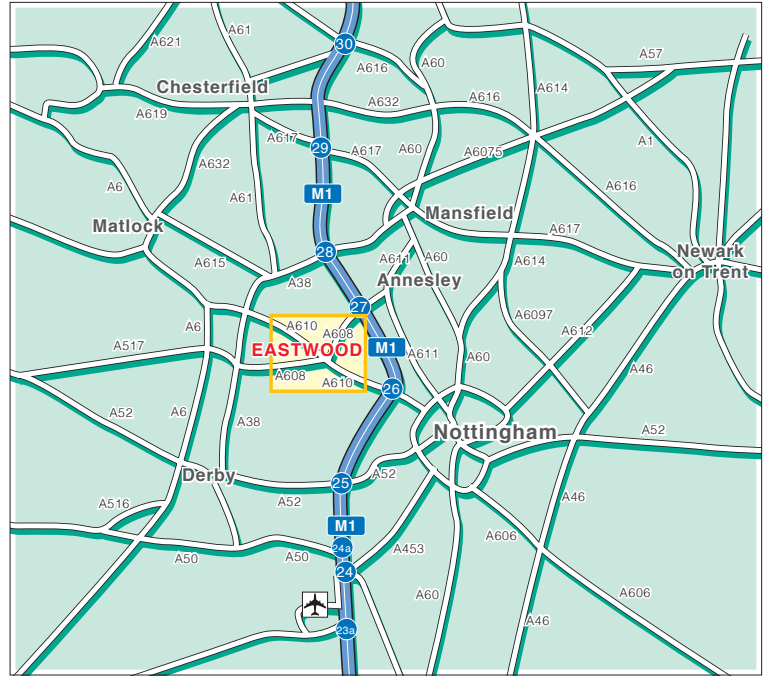

QTS

QTS Nottingham Office
 Part Unit 3, Chrysalis Way
 Langley Mill, Eastwood, Nottingham NG16 3RY

Tel: 01773 718 111 Fax: 01357 440 766
 enquiries@qtsgroup.com

Public Transport

By Rail, Langley Mill Station
 Approximately 15 minutes walk.
 For information on rail operators and train times telephone
 National Rail Enquiries on 08457 484 950.

East Midlands Airport
 Approximately 25 minutes drive.

P **Parking**
 Please park vehicles on Chrysalis Way when arriving for your course. The QTS yard is required for plant access and movement and is not suitable for pedestrians.