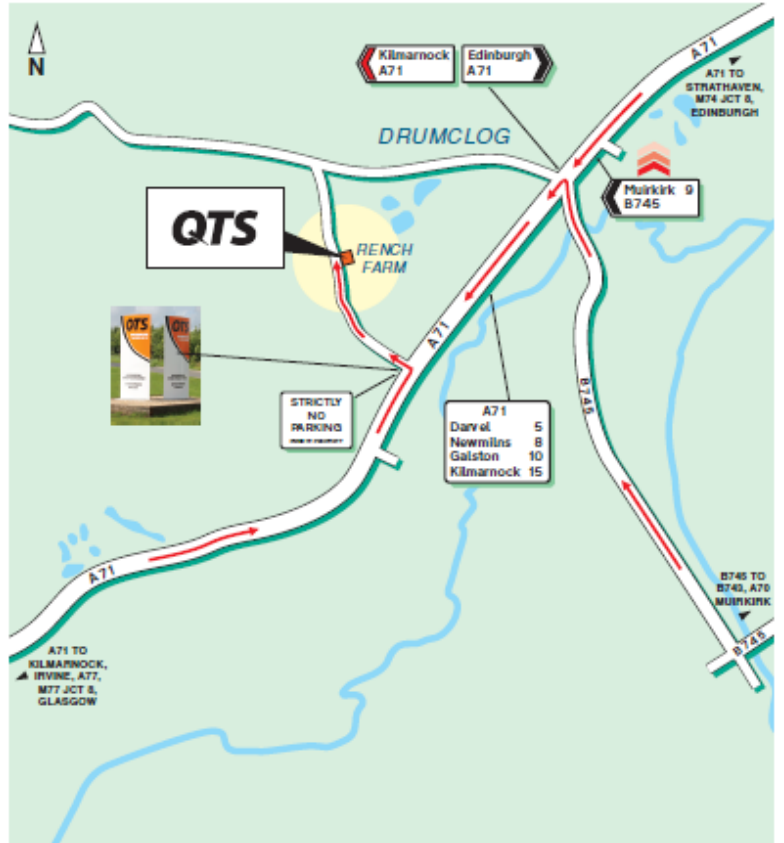

## Public Transport

**By Rail, Kilmarnock Station**  
Approximately 30 minutes drive.  
For information on rail operators  
and train times telephone  
National Rail Enquiries on  
08457 484 950.

**Please note if you are travelling by car and using satellite navigation please do not leave the A71 until you see the entrance to QTS.**